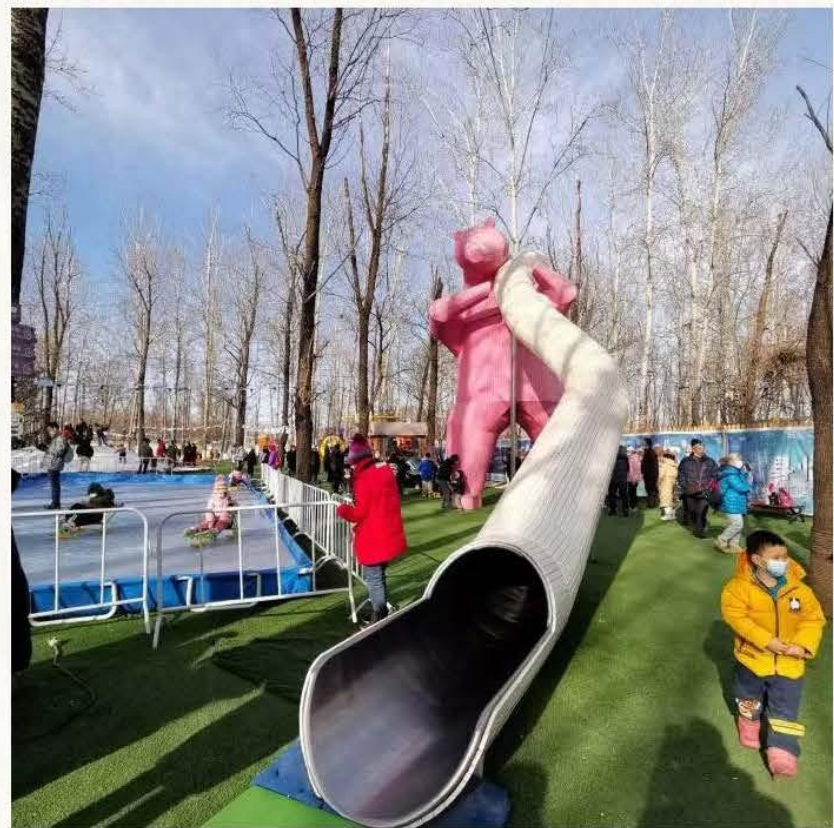

门票费用

人数达到20人（含20人）以上门票或套票享受

8折优惠

人数达到40人（含40人）以上门票或套票享受

7折优惠

注：以大众点评时价为准；